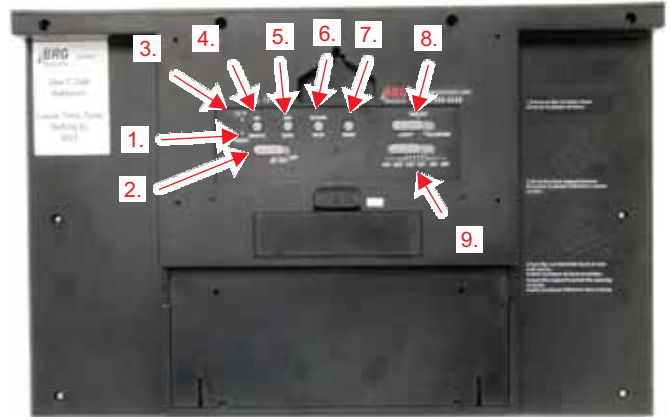

### Highlights

- 4.5" hour and minute digits in a liquid crystal display (LCD)
- Each clock receives and retransmits DuraTime updates
- Automatic time and date adjustment after signal reception
- Calendar with day of the week display
- Hour, minute and second display
- 12 or 24 hour format
- Time accuracy better than 1 second in 3000 years
- Time accuracy (Free Run) +/- 60 seconds per month
- Indoor temperature (Centigrade or Fahrenheit)
- Operates on 3 easy to source "C" batteries (not included)
- "Low Battery" indicator on display
- 2.4 GHz Direct Sequence, Spread Spectrum Technology
- Operates on the Industrial, Scientific and Medical band
- No FCC license required
- AES 128 bit data encryption for secure, reliable communications
- Frequent correction assures accurate time
- Internal antenna
- DuraTime clocks have sixteen times the RF power of competing systems
- FCC part 15.247 certified, CE certified

## Specifications

Time Base:	Quartz
Power Input:	3 - "C" batteries
Power Output:	20 dBm (100mW)
Operating Frequency:	2.4 GHz Direct Sequence, Spread Spectrum
Radio Band:	Industrial, Scientific and Medical (ISM)
Clock Operating Temperature:	32°F to 109°F (0°C to 43°C)
Temperature Measuring range:	32°F to 109°F (0°C to 43°C)
Temperature Resolution:	0.1°F (0.1°C)
Compliance:	FCC Part 15.247
Crystal:	Shatterproof polycarbonate
Data Encryption:	AES 128 Bit
Display:	12 or 24 hour format
Installation kit Includes:	1 - screw and universal anchor
Case Dimensions:	10.63"H x 16.5" W x 1.75" D (270mm x 419mm x 44.4 mm)
Case:	ABS plastic
Color:	Silver

## Controls

1. RESET button
2. DST ON/OFF switch (always set to the off position)
3. °F/°C button
4. HOUR / MONTH button
5. MINUTE / DATE button
6. 12HR / 24HR / YEAR button
7. WAVE Button (manually enables time reception)
8. LOCK / TIME SET / CALENDAR switch
9. PST / MST / CST / EST / AST / NST Time zone switch (Set to MST to display local time)