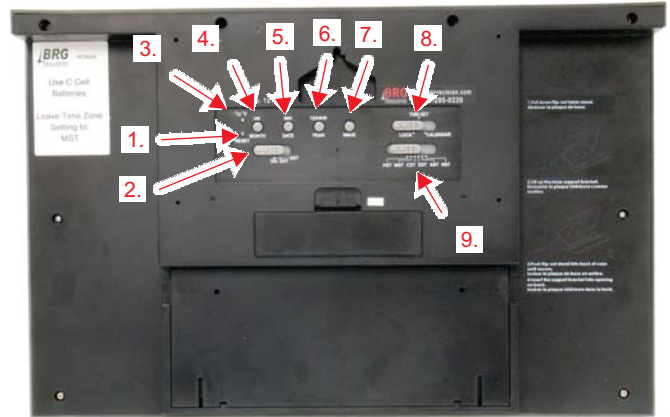

### Highlights

RCMAR

- 4.5" hour and minute digits in a liquid crystal display (LCD)
- Each clock receives and retransmits DuraTime updates
- Automatic time and date adjustment after signal reception
- Calendar with day of the week display
- Hour, minute and second display
- 12 or 24 hour format
- Time accuracy better than 1 second in 3000 years
- Time accuracy (Free Run) +/- 60 seconds per month
- Indoor temperature (Centigrade or Fahrenheit)
- Operates on easy to source "AA" Lithium batteries
- "Low Battery" indicator on display
- 2.4 GHz Direct Sequence, Spread Spectrum Technology
- Operates on the Industrial, Scientific and Medical band
- No FCC license required
- AES 128 bit data encryption for secure, reliable communications
- Frequent correction assures accurate time
- Internal antenna
- DuraTime clocks have sixteen times the RF power of competing systems
- FCC part 15.247 certified, CE certified

## Specifications

Time Base:	Quartz
Power Input:	"AA" Lithium batteries
Power Output:	20 dBm (100mW)
Operating Frequency:	2.4 GHz Direct Sequence, Spread Spectrum
Radio Band:	Industrial, Scientific and Medical (ISM)
Clock Operating Temperature:	32°F to 109°F (0°C to 43°C)
Temperature Measuring range:	32°F to 109°F (0°C to 43°C)
Temperature Resolution:	0.1°F (0.1°C)
Compliance:	FCC Part 15.247
Crystal:	Shatterproof polycarbonate
Data Encryption:	AES 128 Bit
Display:	12 or 24 hour format
Installation kit Includes:	1 - screw and universal anchor
Case Dimensions:	10.63"H x 16.5" W x 1.75" D (270mm x 419mm x 44.4 mm)
Case:	ABS plastic
Color:	Silver

## Controls

1. RESET button
2. DST ON/OFF switch (always set to the off position)
3. °F/°C button
4. HOUR / MONTH button
5. MINUTE / DATE button
6. 12HR / 24HR / YEAR button
7. WAVE Button (manually enables time reception)
8. LOCK / TIME SET / CALENDAR switch
9. PST / MST / CST / EST / AST / NST Time zone switch (Set to MST to display local time)