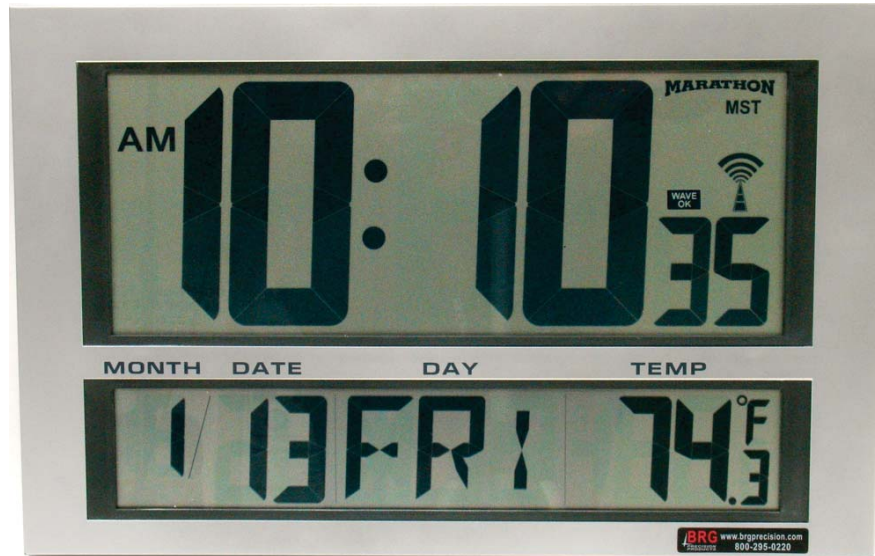

## 2.4 GHz Wireless Digital LCD Wall Clock

### Highlights

RCMAR

- 4.5" hour and minute digits in a liquid crystal display (LCD)
- Each clock receives and retransmits DuraTime updates
- Automatic time and date adjustment after signal reception
- Calendar with day of the week display
- Hour, minute and second display
- 12 or 24 hour format
- Time accuracy better than 1 second in 3000 years
- Time accuracy (Free Run) +/- 60 seconds per month
- Indoor temperature (Centigrade or Fahrenheit)
- Operates on easy to source "AA" Lithium batteries
- "Low Battery" indicator on display
- 2.4 GHz Direct Sequence, Spread Spectrum Technology
- Operates on the Industrial, Scientific and Medical band
- No FCC license required
- AES 128 bit data encryption for secure, reliable communications
- Frequent correction assures accurate time
- Internal antenna
- DuraTime clocks have sixteen times the RF power of competing systems
- FCC part 15.247 certified, CE certified

# 2.4 GHz Wireless Digital LCD Wall Clock

## Specifications

Time Base:	Quartz
Power Input:	"AA" Lithium batteries
Power Output:	20 dBm (100mW)
Operating Frequency:	2.4 GHz Direct Sequence, Spread Spectrum
Radio Band:	Industrial, Scientific and Medical (ISM)
Clock Operating Temperature:	32°F to 109°F (0°C to 43°C)
Temperature Measuring range:	32°F to 109°F (0°C to 43°C)
Temperature Resolution:	0.1°F (0.1°C)
Compliance:	FCC Part 15.247
Crystal:	Shatterproof polycarbonate
Data Encryption:	AES 128 Bit
Display:	12 or 24 hour format
Installation kit Includes:	1 - screw and universal anchor
Case Dimensions:	10.63"H x 16.5" W x 1.75" D (270mm x 419mm x 44.4 mm)
Case:	ABS plastic
Color:	Silver